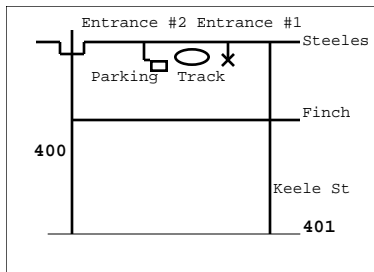

If a competitor has two conflicting events, they must inform the field judge that they will be competing in the track event.

The Jury Of Appeal will hold the final authority in any appeal or dispute.

When numbers justify, throws and jumps will take place in flights.

Directions;

York University Campus - 2nd entrance* west of Keele St. on the south side of Steeles Ave.

(*the NorthWest Entrance) There may be a fee for parking. Vouchers available from the machines.

Oldest Meet Records				
SP	M40	Len Olson	12.61	73
Hammer	M40	Len Olson	40.58	73
5000mRW	M50	Alex Oakley	23:33.2	76
Steeple	M50	Roland Anspach	11:42.2	77
HJ	M60	Ian Hume	1.48	77
TJ	M40	Vlado Kostic	12.44	78
Hammer	M55	Gus Giagnogloy	41.36	78
5000m	M50	Art Taylor	16:48.9	78